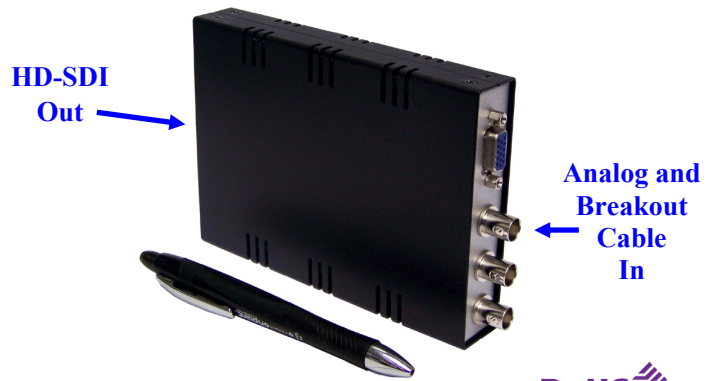

# HD Spigot™ A+C/S

Real Time Analog to HD-SDI (SMPTE 292M) Converter for Importing HD Content From Analog (Composite, Component (YPbPr and RGB) and Y/C inputs) Cameras and Other Video Sources to HD-SDI Devices Such as HD Encoders and File Servers.

## Features

- Converts Analog Video to HD-SDI in real time
- Input: Composite, Component (YPbPr and RGB) and Y/C inputs
- Output: HD-SDI
- External user configuration switches
- Integrated Audio Embedded for up to 8 channels of 48kHz audio
- Operation at 2.970Gb/s 2.970/1.001Gb/s 1.485Gb/s 1.485/1.001Gb/s and 270Mb/s
- Supports: SMPTE 425M Level A, SMPTE424M SMPTE 292M, SMPTE 259M-C
- Formats: HD: 1080p 24/25/30Hz, 1080i 50/59.94/60Hz SD: NTSC 59.94Hz

With **HD Spigot™ A+C/S**, professionals can interface with traditional Analog devices to professional HD-SDI equipment. HD Spigot converts Analog Video to HD-SDI in real time. It supports Composite, Component (YPbPr and RGB) and Y/C inputs. The HD-SDI output is fully compatible with SMPTE 292M. HD Spigot A+C/S supports 1080i/p or 720p HD. The frame rate output matches the frame rate input.