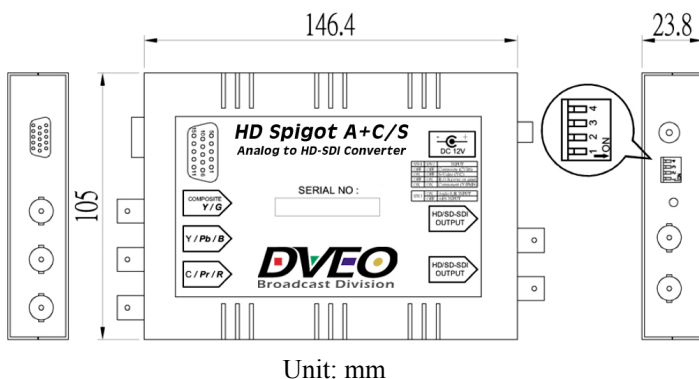

# HD Spigot™ A+C/S

Real Time Analog to HD-SDI (SMPTE 292M) Converter for Importing HD Content From Analog (Composite, Component (YPbPr and RGB) and Y/C inputs) Cameras and Other Video Sources to HD-SDI Devices Such as HD Encoders and File Servers.

## Features

- Converts Analog Video to HD-SDI in real time
- Input: Composite, Component (YPbPr and RGB) and Y/C inputs
- Output: HD-SDI
- External user configuration switches
- Integrated Audio Embedded for up to 8 channels of 48kHz audio
- Operation at 2.970Gb/s 2.970/1.001Gb/s 1.485Gb/s 1.485/1.001Gb/s and 270Mb/s
- Supports: SMPTE 425M Level A, SMPTE424M SMPTE 292M, SMPTE 259M-C
- Formats: HD: 1080p 24/25/30Hz, 1080i 50/59.94/60Hz SD: NTSC 59.94Hz

## Outside Dimensions

## Specifications

<b>Dimensions</b>	
Width:	3.36" (85.4 mm)
Length:	6.18" (157 mm) incl. connectors
Thickness:	.95" (24.2 mm)
<b>Typical Weight</b>	1.3 lbs (0.6 kg)
<b>Input</b>	Component, YPbPr, RGB, Composite, Y/C
<b>Audio Input</b>	4X AES or L/R Analog (SWITCH 3 SELECT)
<b>Output</b>	SD-SDI (SMPTE-259M), HD-SDI (SMPTE-292M)
<b>Output Rate</b>	SD/ 270 Mbit, HD/ 1.485 Gbit
<b>Formats</b>	1080P/30Hz/25Hz, 1080P/24psf, 1080i/60Hz/59.94Hz/50Hz, 720P/60Hz/59.94Hz/50Hz, 720*525i/60Hz, 720*525i/59.94Hz, 720*625i/50Hz
<b>Power consumption</b>	12 V DC/3.6 Watt