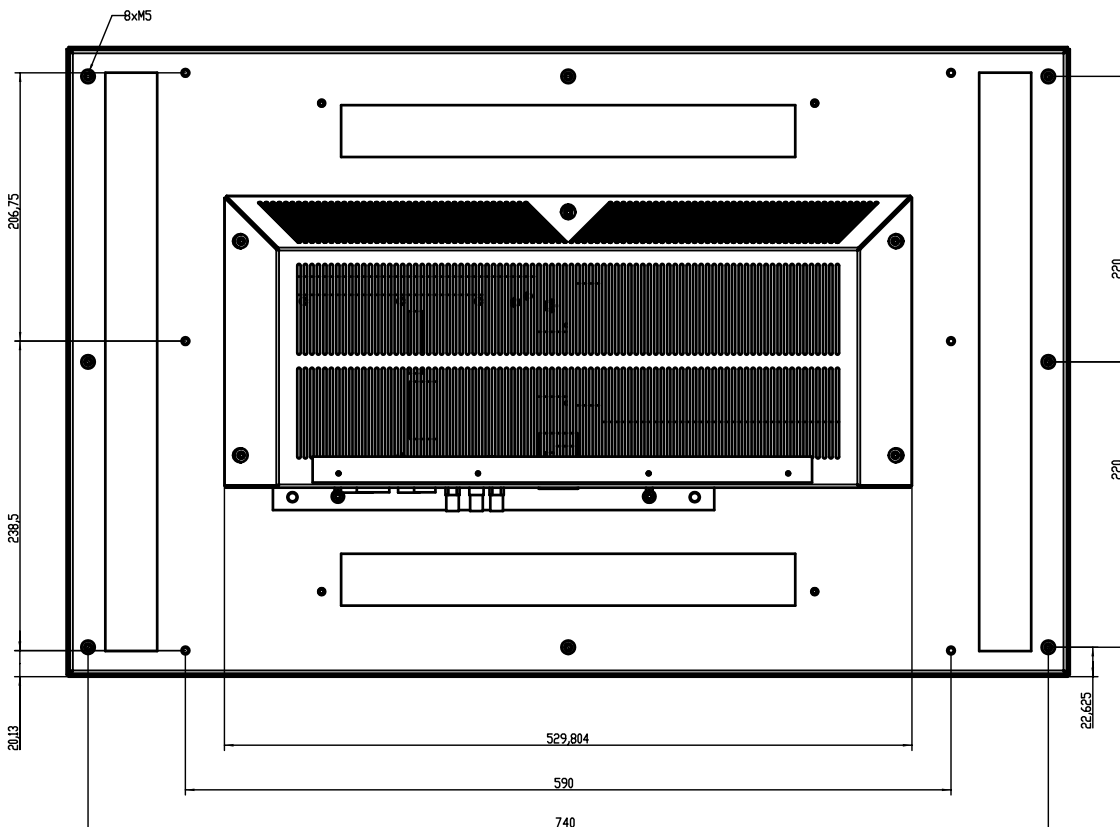

HD 2 line

Dimensions 32"

made by
Penta Studiotechnik

Subject to change without notice