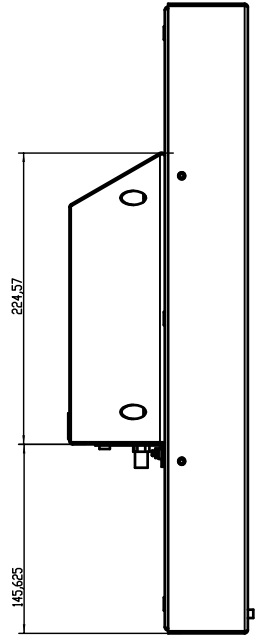

HD 2 line

Dimensions 32"

made by
Penta Studiotechnik

Subject to change without notice