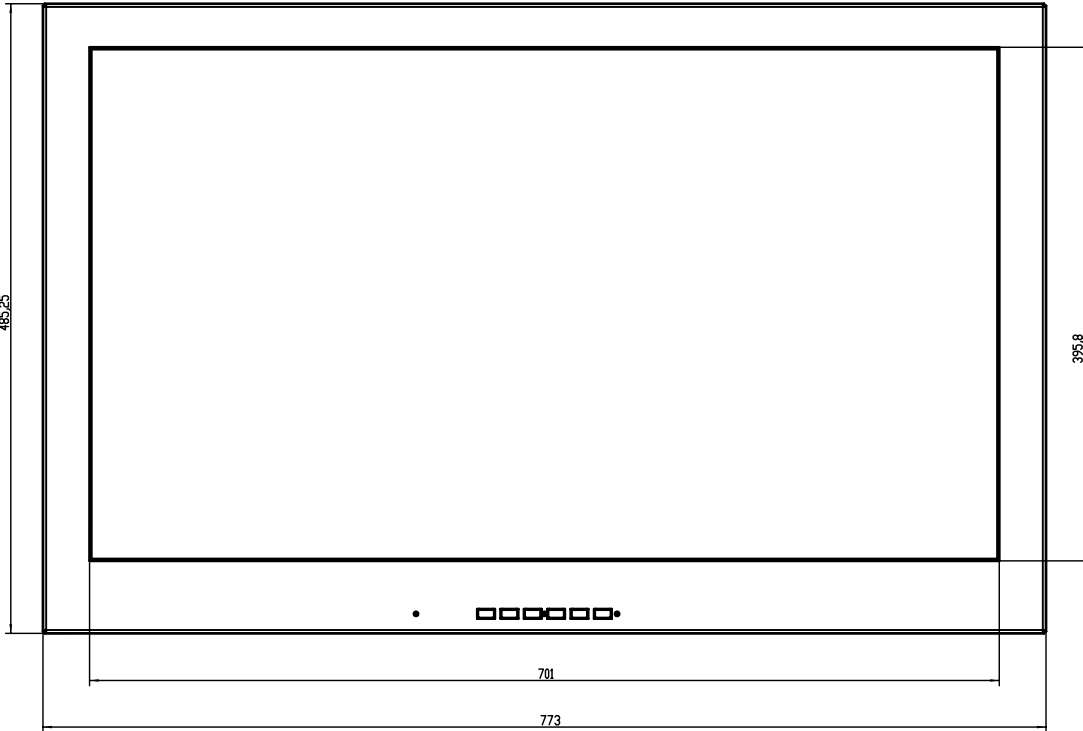

HD 2 line

Dimensions 32"

made by
Penta Studiotechnik

Subject to change without notice