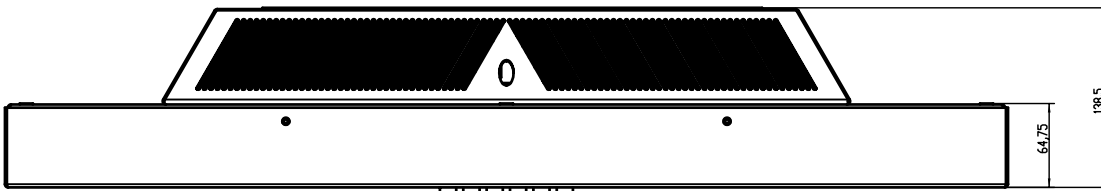

HD 2 line

Dimensions 32"

made by
Penta Studiotechnik

Subject to change without notice