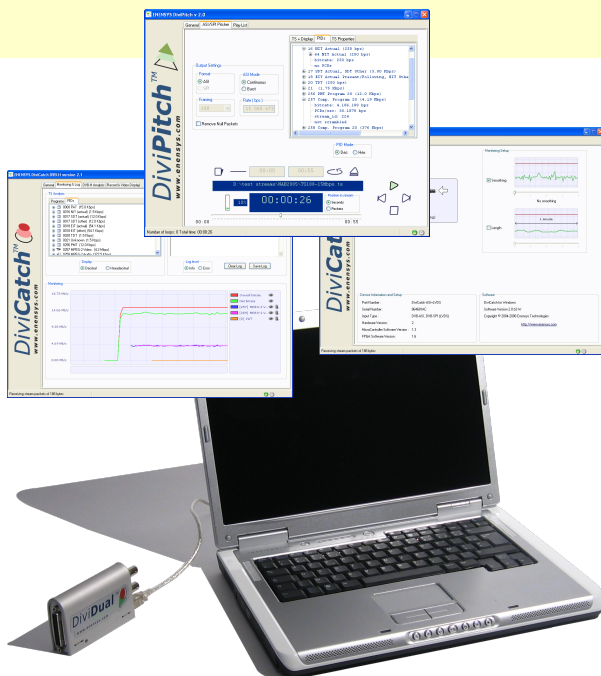

MECHANICAL

Housing dimensions (whd) 115 x 62 x 27 (in millimeters)
4.5 x 2.4 x 1 (in inches)

ORDERING CODES

DiviDual DVB-ASI Play and Capture Device
DiviDual LVDS ASI-LVDS Play and Capture Device
DiviDual TTL ASI-TTL Play and Capture Device

All coming with software (Windows XP/2000)

ENENSYS Technologies

Le Germanium
80 avenue des Buttes de Coesmes
35700 Rennes
FRANCE

Office (+33) 1 70 72 5170
Fax (+33) 2 99 36 03 84
contact@enensys.com