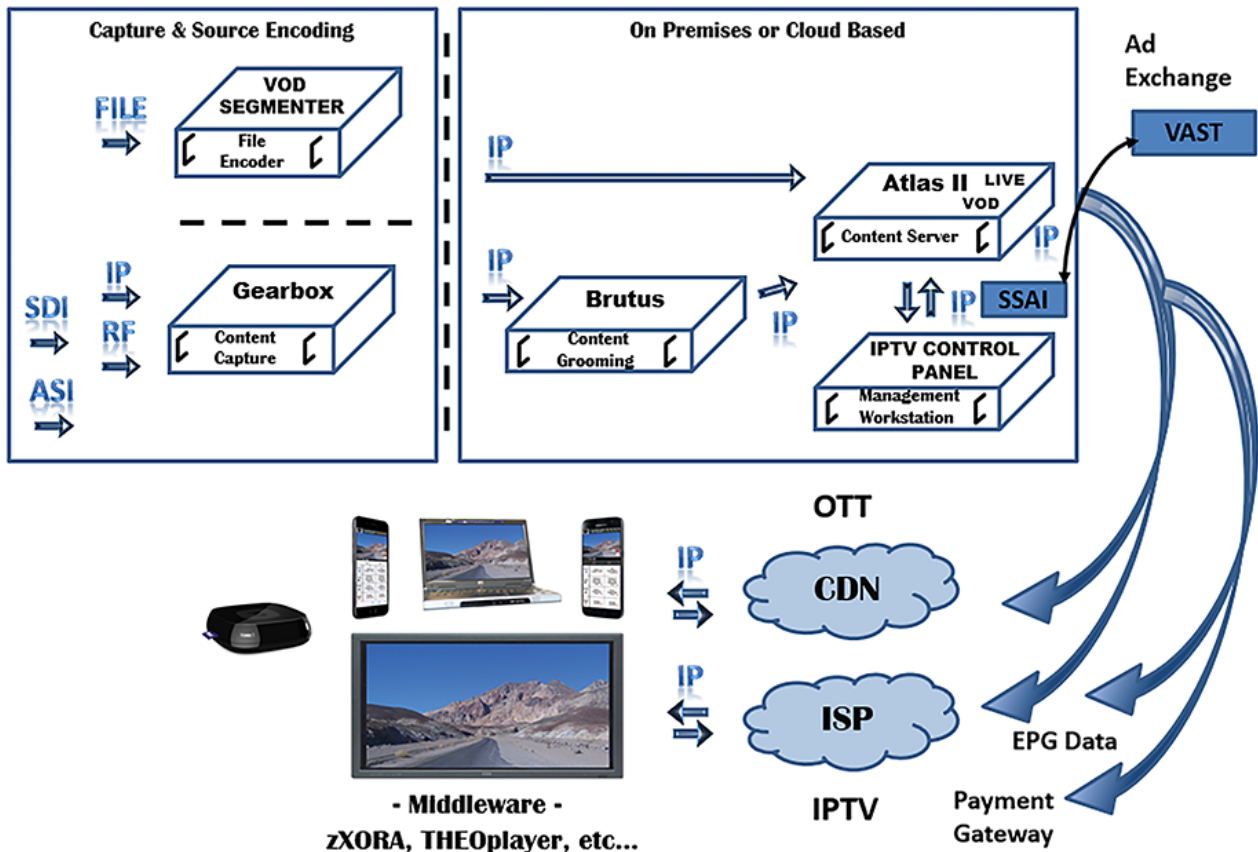

- The MIDDLEWARE CONTROLLER Server goes hand in hand with Zxora. It is the manager for everything that happens on the ZXORA platform. It manages the functions of the player, establishes security authentication, and manages ad insertion functionality. For extra measure it collects permitted information about each user's watching times and habits. This data provides great value as a means of targeted advertising.
- It also includes subscription management with payment gateway to authorize.net

- On Premises or Cloud Based IPTV OTT CONTROL oriented video player management workstation.
- Designed to feed video and ads to third party video players like THE-Oplayer™, X Player™, or JW Player™ and others on demand.
- This workstation is designed to both manage your player parameters such as Access Control EPG, Network, Video Quality Notifications, Device Types, DRM, and feed your player with the appropriate URL's for content and ads.
- Support VAST and SPOTX.

Compact System

Standard System

★ Control Panel Features (not all present)

- Event listener
- Player configuration
- Configure advertising
- Configure DRM such as Widevine, Verimatrix
- Authorization Management System for accounts
- Configure video quality
- Configure notifications
- Prepaid Card Management
- Manage VAST scripts
- Configure VOD and Catchup and Live
- Configure EPG and manage all changes
- Configure ad insertion modes and modalities
- Powerful Logging, Statistics, and Connector Logs
- Interact with Ad Exchanges SPOTX.
- CDN and ISP support
- Thumbnails
- Access control
- Geofencing: Restrict playout to geographic area
- Manage ads, Inserts and Overlays
- Supports VAST and SPOTX
- Manage Ads, Inserts and Overlays (SSAI)