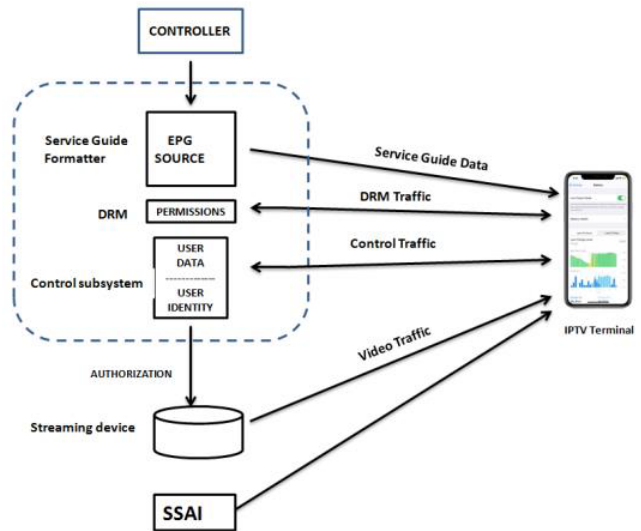

Matching Control Panel (hardware based)

- On Premises or Cloud Based IPTV OTT CONTROL oriented video player management workstation.
- Designed to feed video and ads to third party video players like THE-Oplayer™, X Player™, or JW Player™ and others on demand.
- This workstation is designed to both manage your player parameters such as Access Control EPG, Network, Video Quality Notifications, Device Types, DRM, and feed your player with the appropriate URL's for content and ads.
- Support VAST and SPOTX.

Compact System