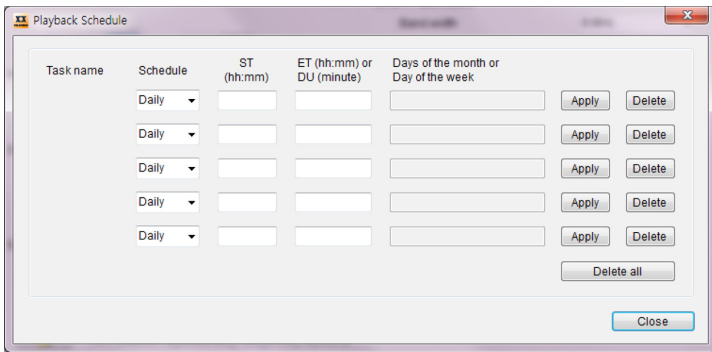

Tel: (858) 613-1818 Fax: (858) 613-1815

www.dveo.com

Screen Shots

Main GUI

Playout Scheduler

Specifications

Standard System

- 4 RU 19" Industrial Computer (Black) with rails
- P4 Motherboard with 100/1000 BT
- 1024 MB Ram 16MB Video 48x CD/DVB
- 500 GB - SATA HD
- Windows® 7
- LCD front panel touch screen
- Dimensions: 16.5" (W) x 17.625" (D) x 6.5" (H)
(419 mm x 448 mm x 165 mm)