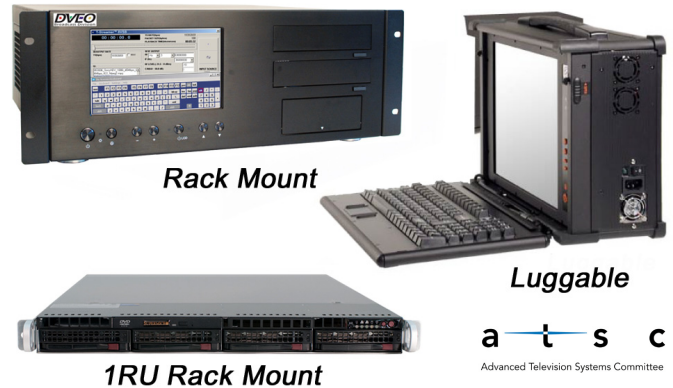

T-STREAMER™ /8VSB

Frequency Agile 8VSB Playout Server For Scheduled Playback of Encoded Video Clips From On Board Hard Drive or External Device Via BNC Connector. Perfect For Driving HD Video Content to Plasma Monitors in Retail Stores or to Any Private Cable Feed in Public Venues. Typical Connection is Regular Coax Cable. Optional 8VSB Receiver to Collect Transport Streams from Local Off Air Sources.

Available in any one of the units shown above

Overview

RF modulators convert a video signal to RF (radio frequency) so the video can be transmitted to a television via its RF input. 8VSB is the RF modulation format used for SMPTE 310M, the standard video format designated by the ATSC organization. The RF output of T-Streamer may be distributed either via an antenna or RF coax cable.

The **T-Streamer™/8VSB** is a video server with an integrated 8VSB modulator. It is designed to play multiple or single program transport streams for continuous "looped" playback on TV monitors. You can **simultaneously play back 3 to 4 different clips to multiple TV monitors** – making the T-Streamer/8VSB ideal for restaurants, bars, stores, and other public spaces wishing to feed many digital TV channels to multiple high definition televisions. It is also extremely useful for HD monitor testing.

The T-Streamer/8VSB is designed for 24/7 operation, and has been shown to be extremely reliable. Several features of the T-Streamer/8VSB make it useful in both lab and broadcast environments, such as the ability to play a playlist in sequence. It can also pull in MPEG streams from an external device or server. This can be useful in the broadcast industry. Six transport streams are included with the T-Streamer/8VSB. Additional transport streams can be requested at time of purchase.