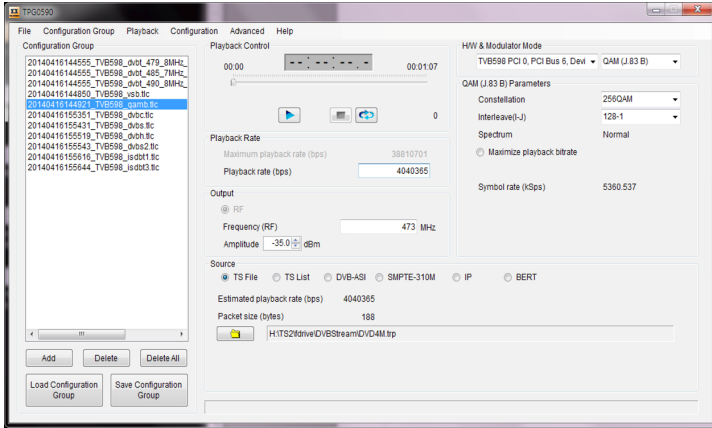

Tel: (858) 613-1818 Fax: (858) 613-1815

www.dveo.com

Screen Shots

Main GUI

Playout Scheduler

Specifications

Standard System

- 4 RU 19" Industrial Computer (Black) with rails
- P4 Motherboard with 100/1000 BT
- 1024 MB Ram 16MB Video 48x CD/DVB
- 500 GB - SATA HD
- Windows® 7
- LCD front panel touch screen
- Dimensions: 16.5" (W) x 17.625" (D) x 6.5" (H)
(419 mm x 448 mm x 165 mm)